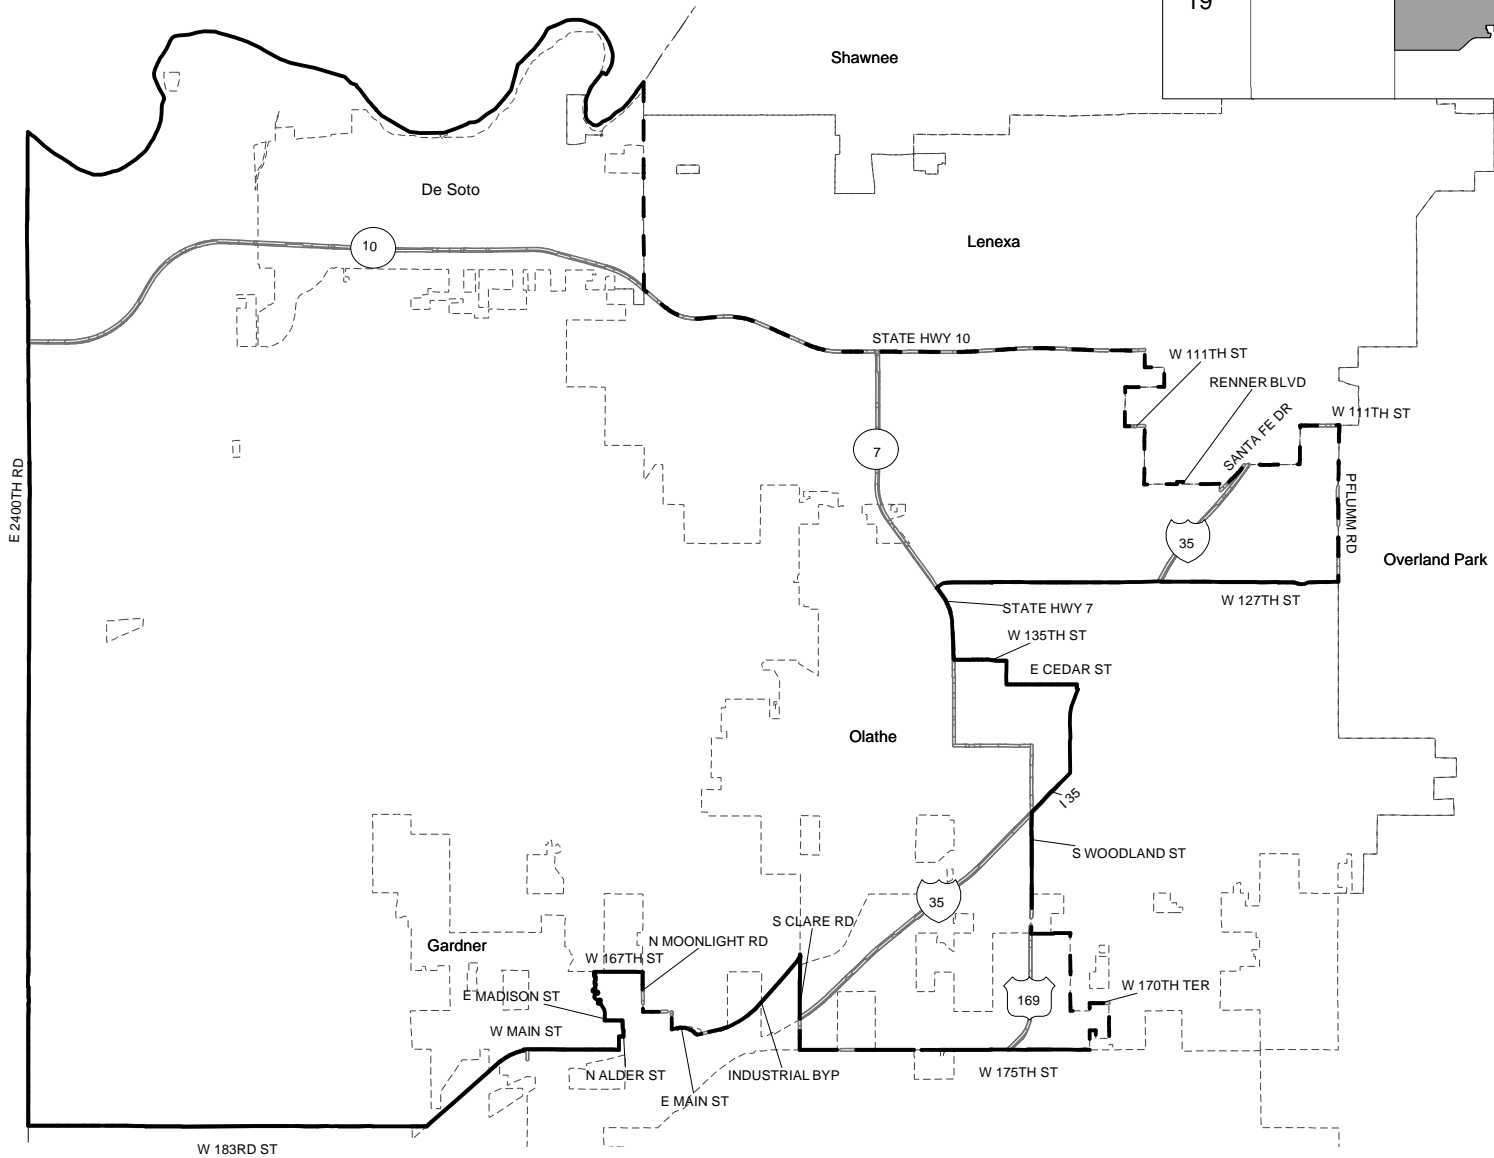

Senate District 9

Johnson County: Cities: De Soto, Gardner(part),
 Lenexa(part) and Olathe(part);
 Townships: Gardner(part), Lexington, McCamish(part),
 Olathe(part) and Spring Hill(part)

Legend

- District
- City & District Boundary
- County
- City Limits
- Highways
- Streets