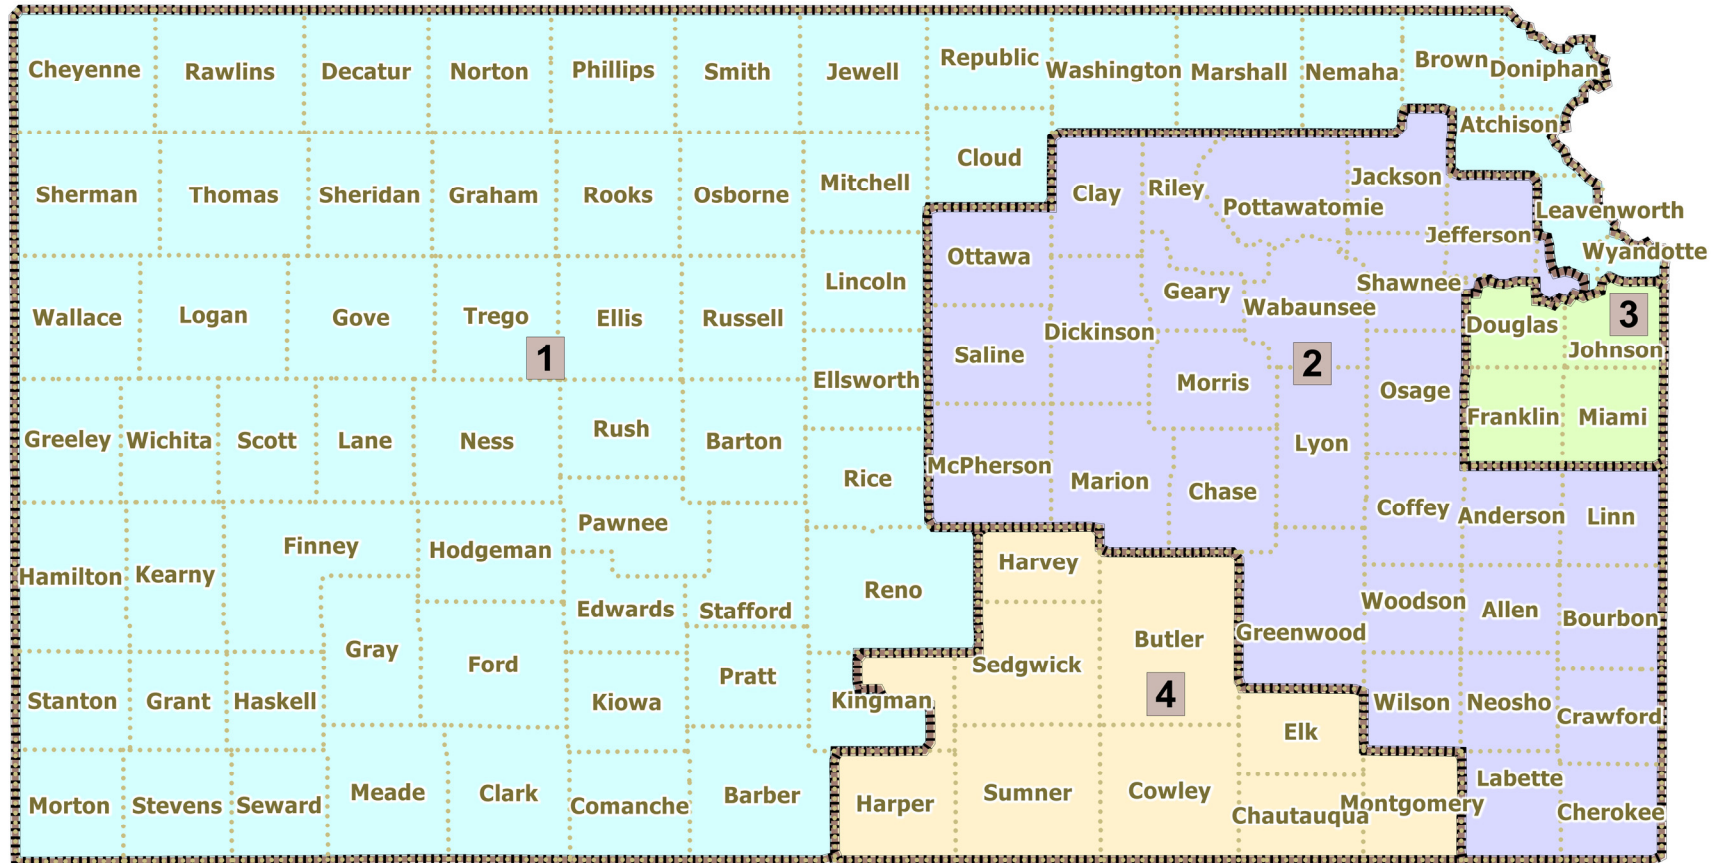

Piper Ann

District	Population	Deviation	% Deviation
1	713280	0	0%
2	713280	0	0%
3	713279	-1	-0%
4	713279	-1	-0%