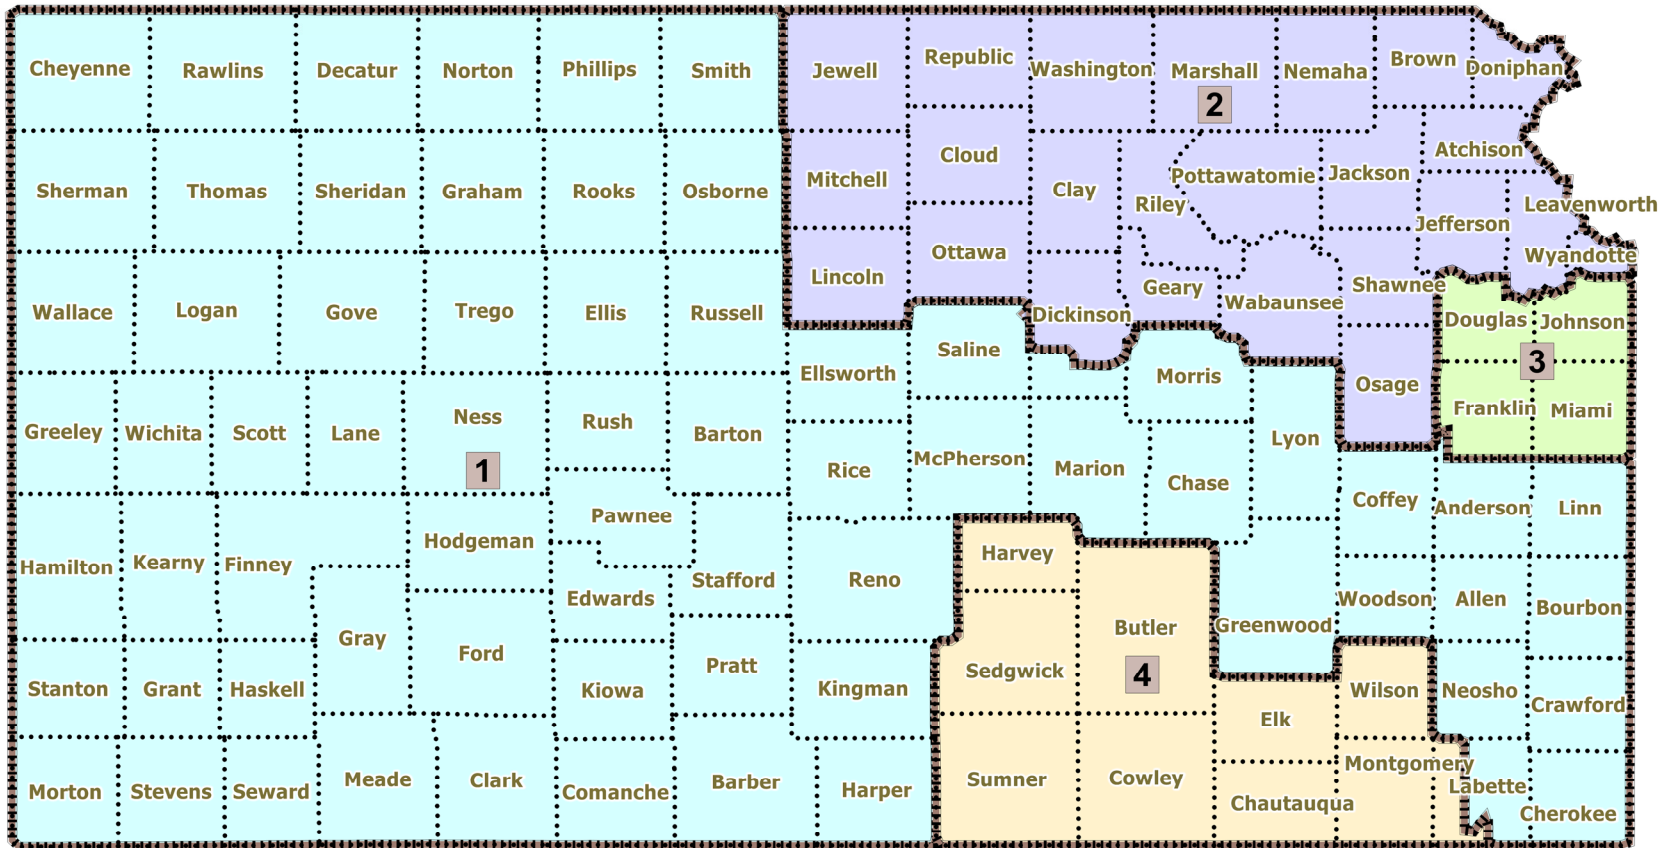

# Coast to Coast

District	Population	Deviation	% Deviation
1	713277	-3	-0%
2	713280	0	0%
3	713281	1	0%
4	713280	0	0%