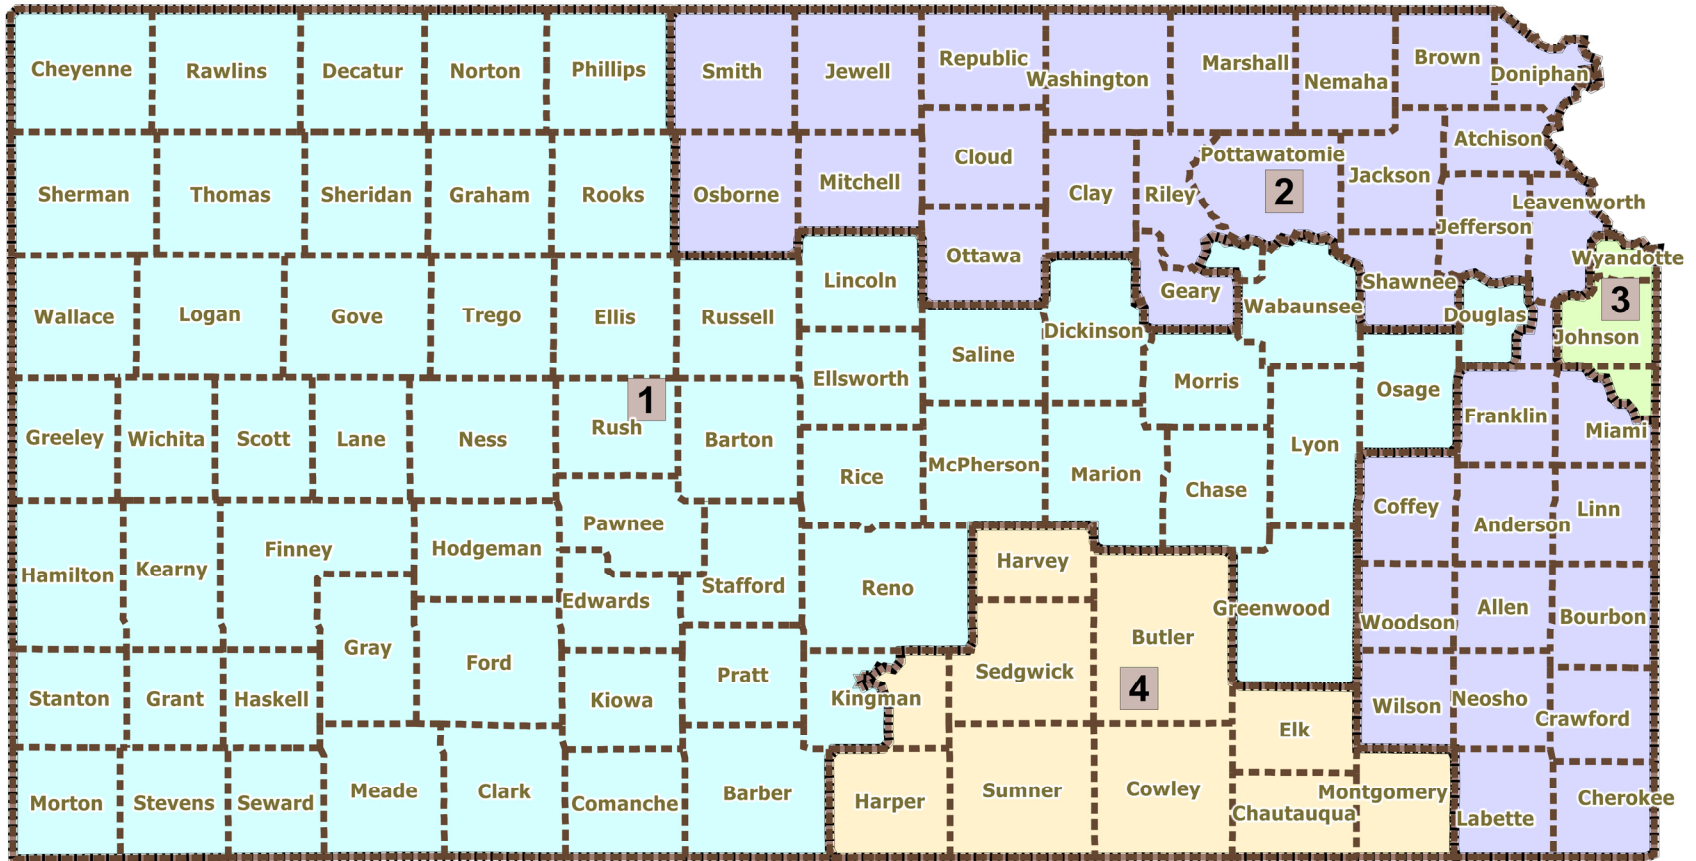

# Deep Purple

District	Population	Deviation	% Deviation
1	713280	0	0%
2	713280	0	0%
3	713278	-2	-0%
4	713280	0	0%