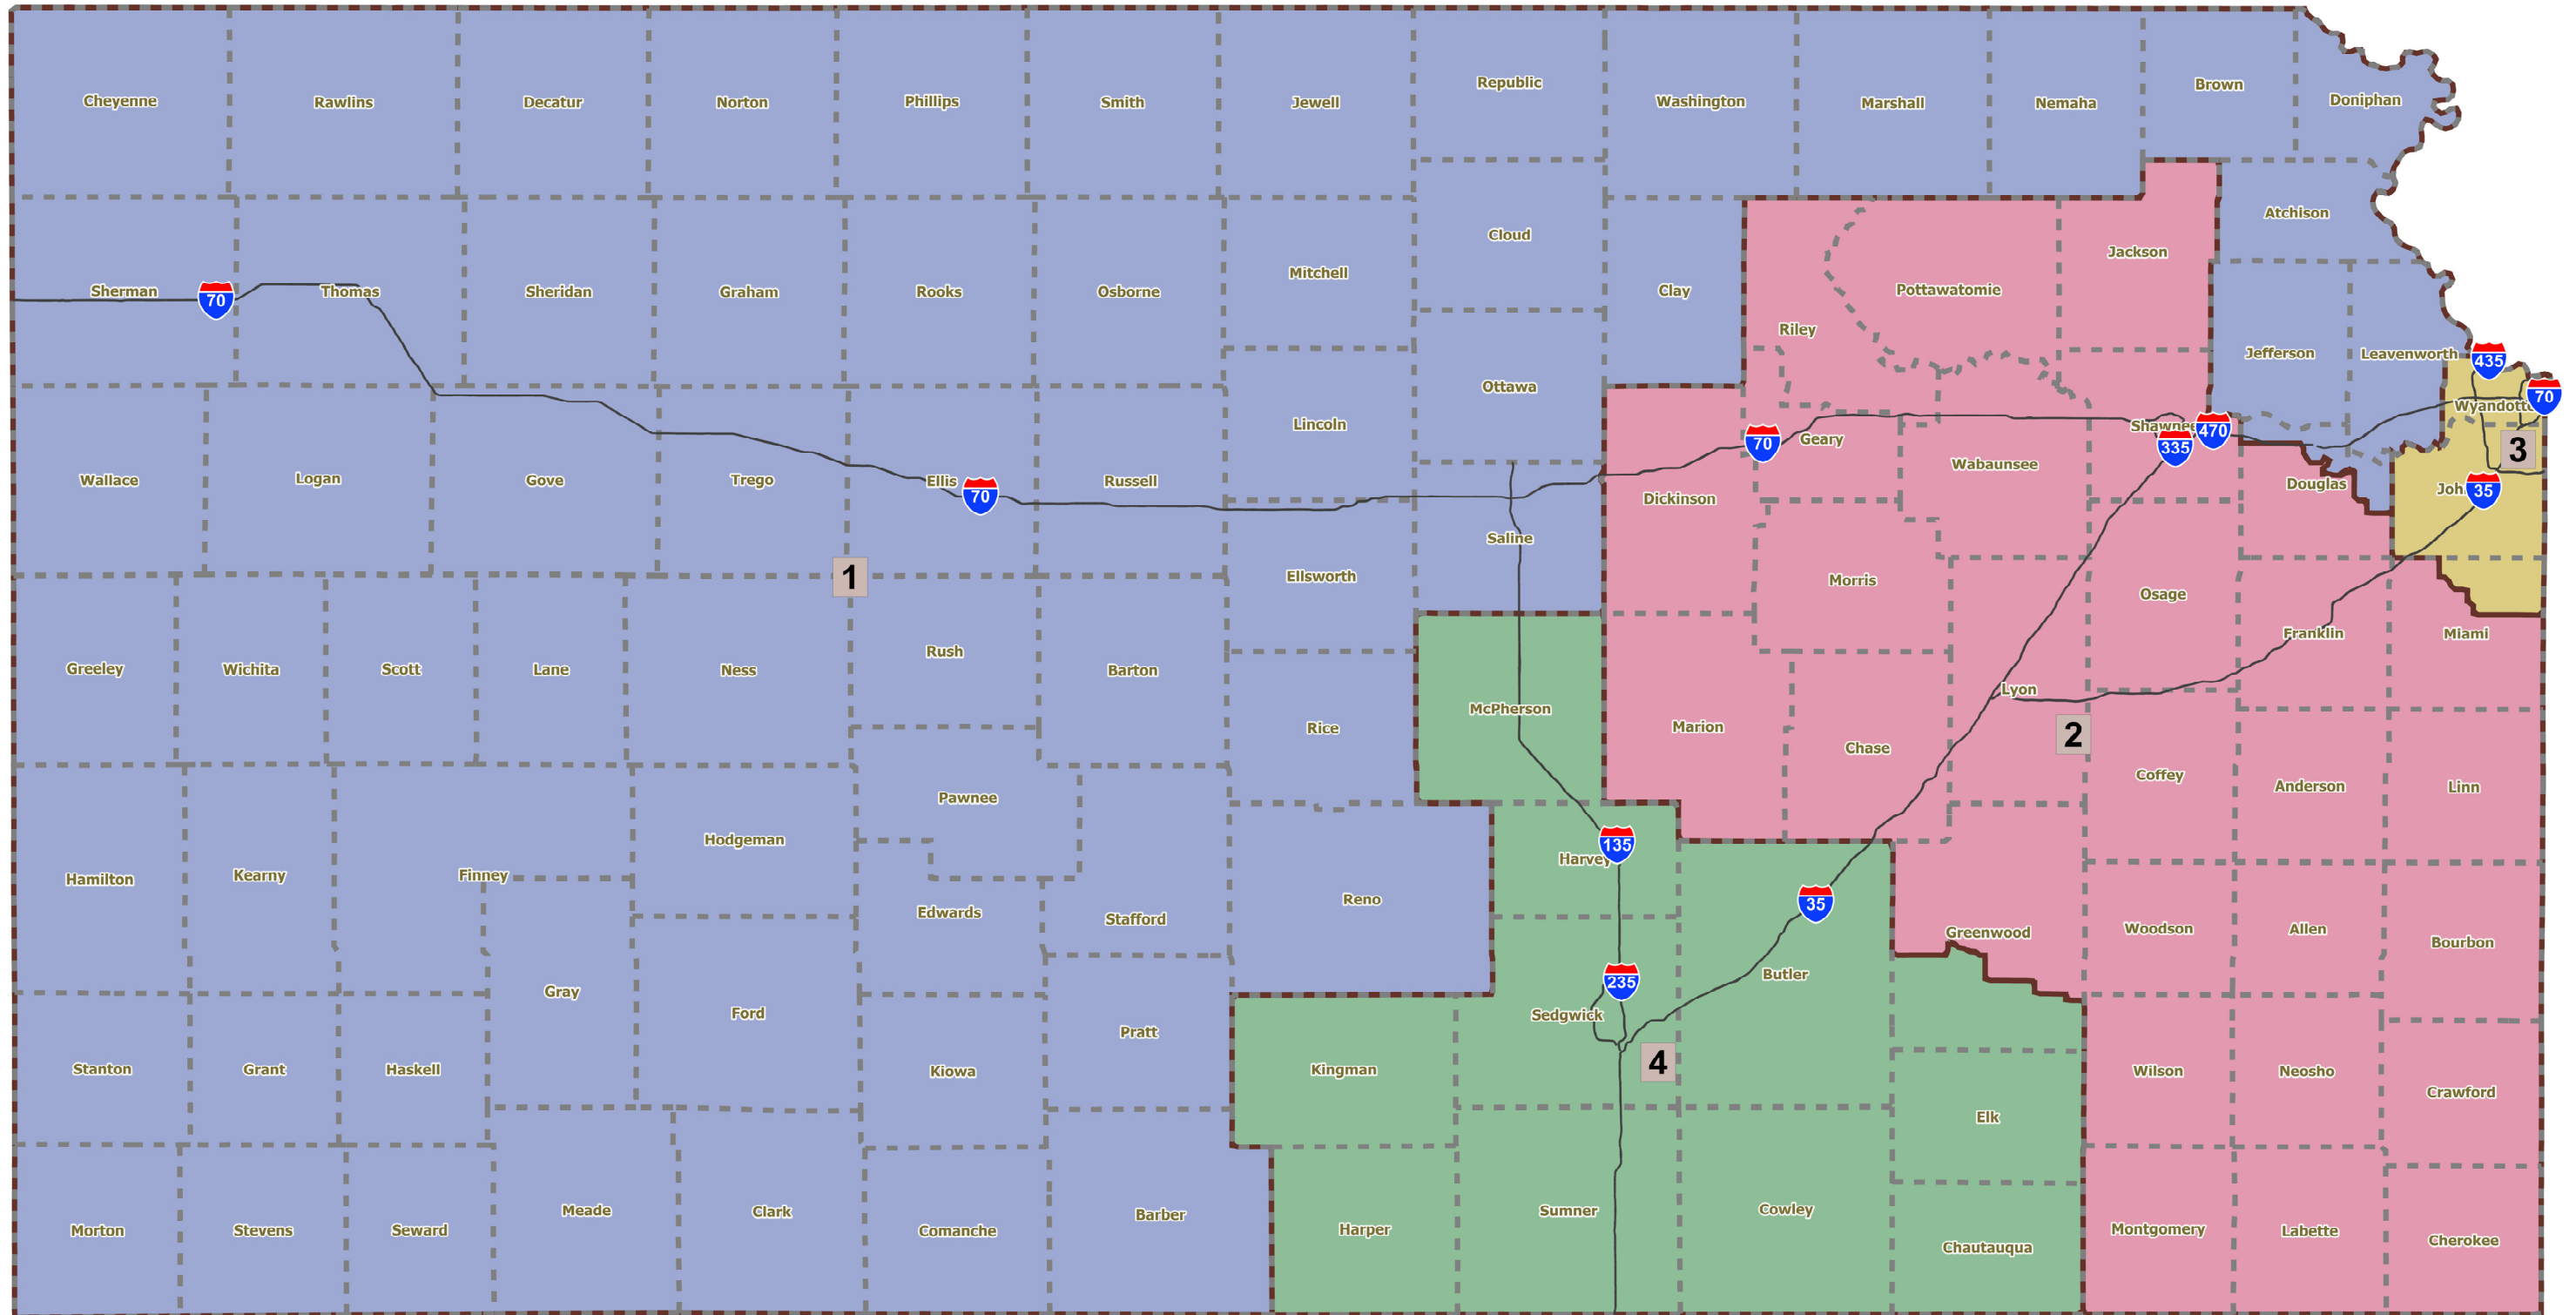

Kansas Six

District	Population	Deviation	% Deviation
1	713280	0	0%
2	713280	0	0%
3	713279	-1	-0%
4	713279	-1	-0%